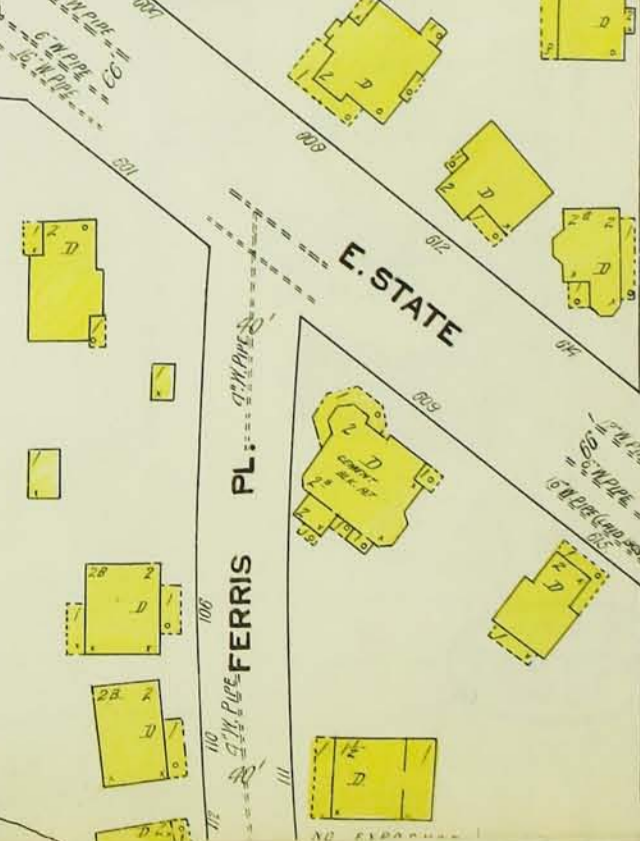

S. AURORA

HUDSON

GILES

Six Mile Creek

5

APR. 1910
ITHACA
N.Y.

E. BUFFALO

E. SENECA

E. STATE

Six Mile Creek

SPRING

STEWART AV.

QUARRY

4" W. PIPE DRIVE

N^o 40

CORNELL UNIVERSITY BLDG.
CASCADILLA PLACE
BOARDING & DORMITORIES
HEAT, STEAM, LIGHTS, ELEC.