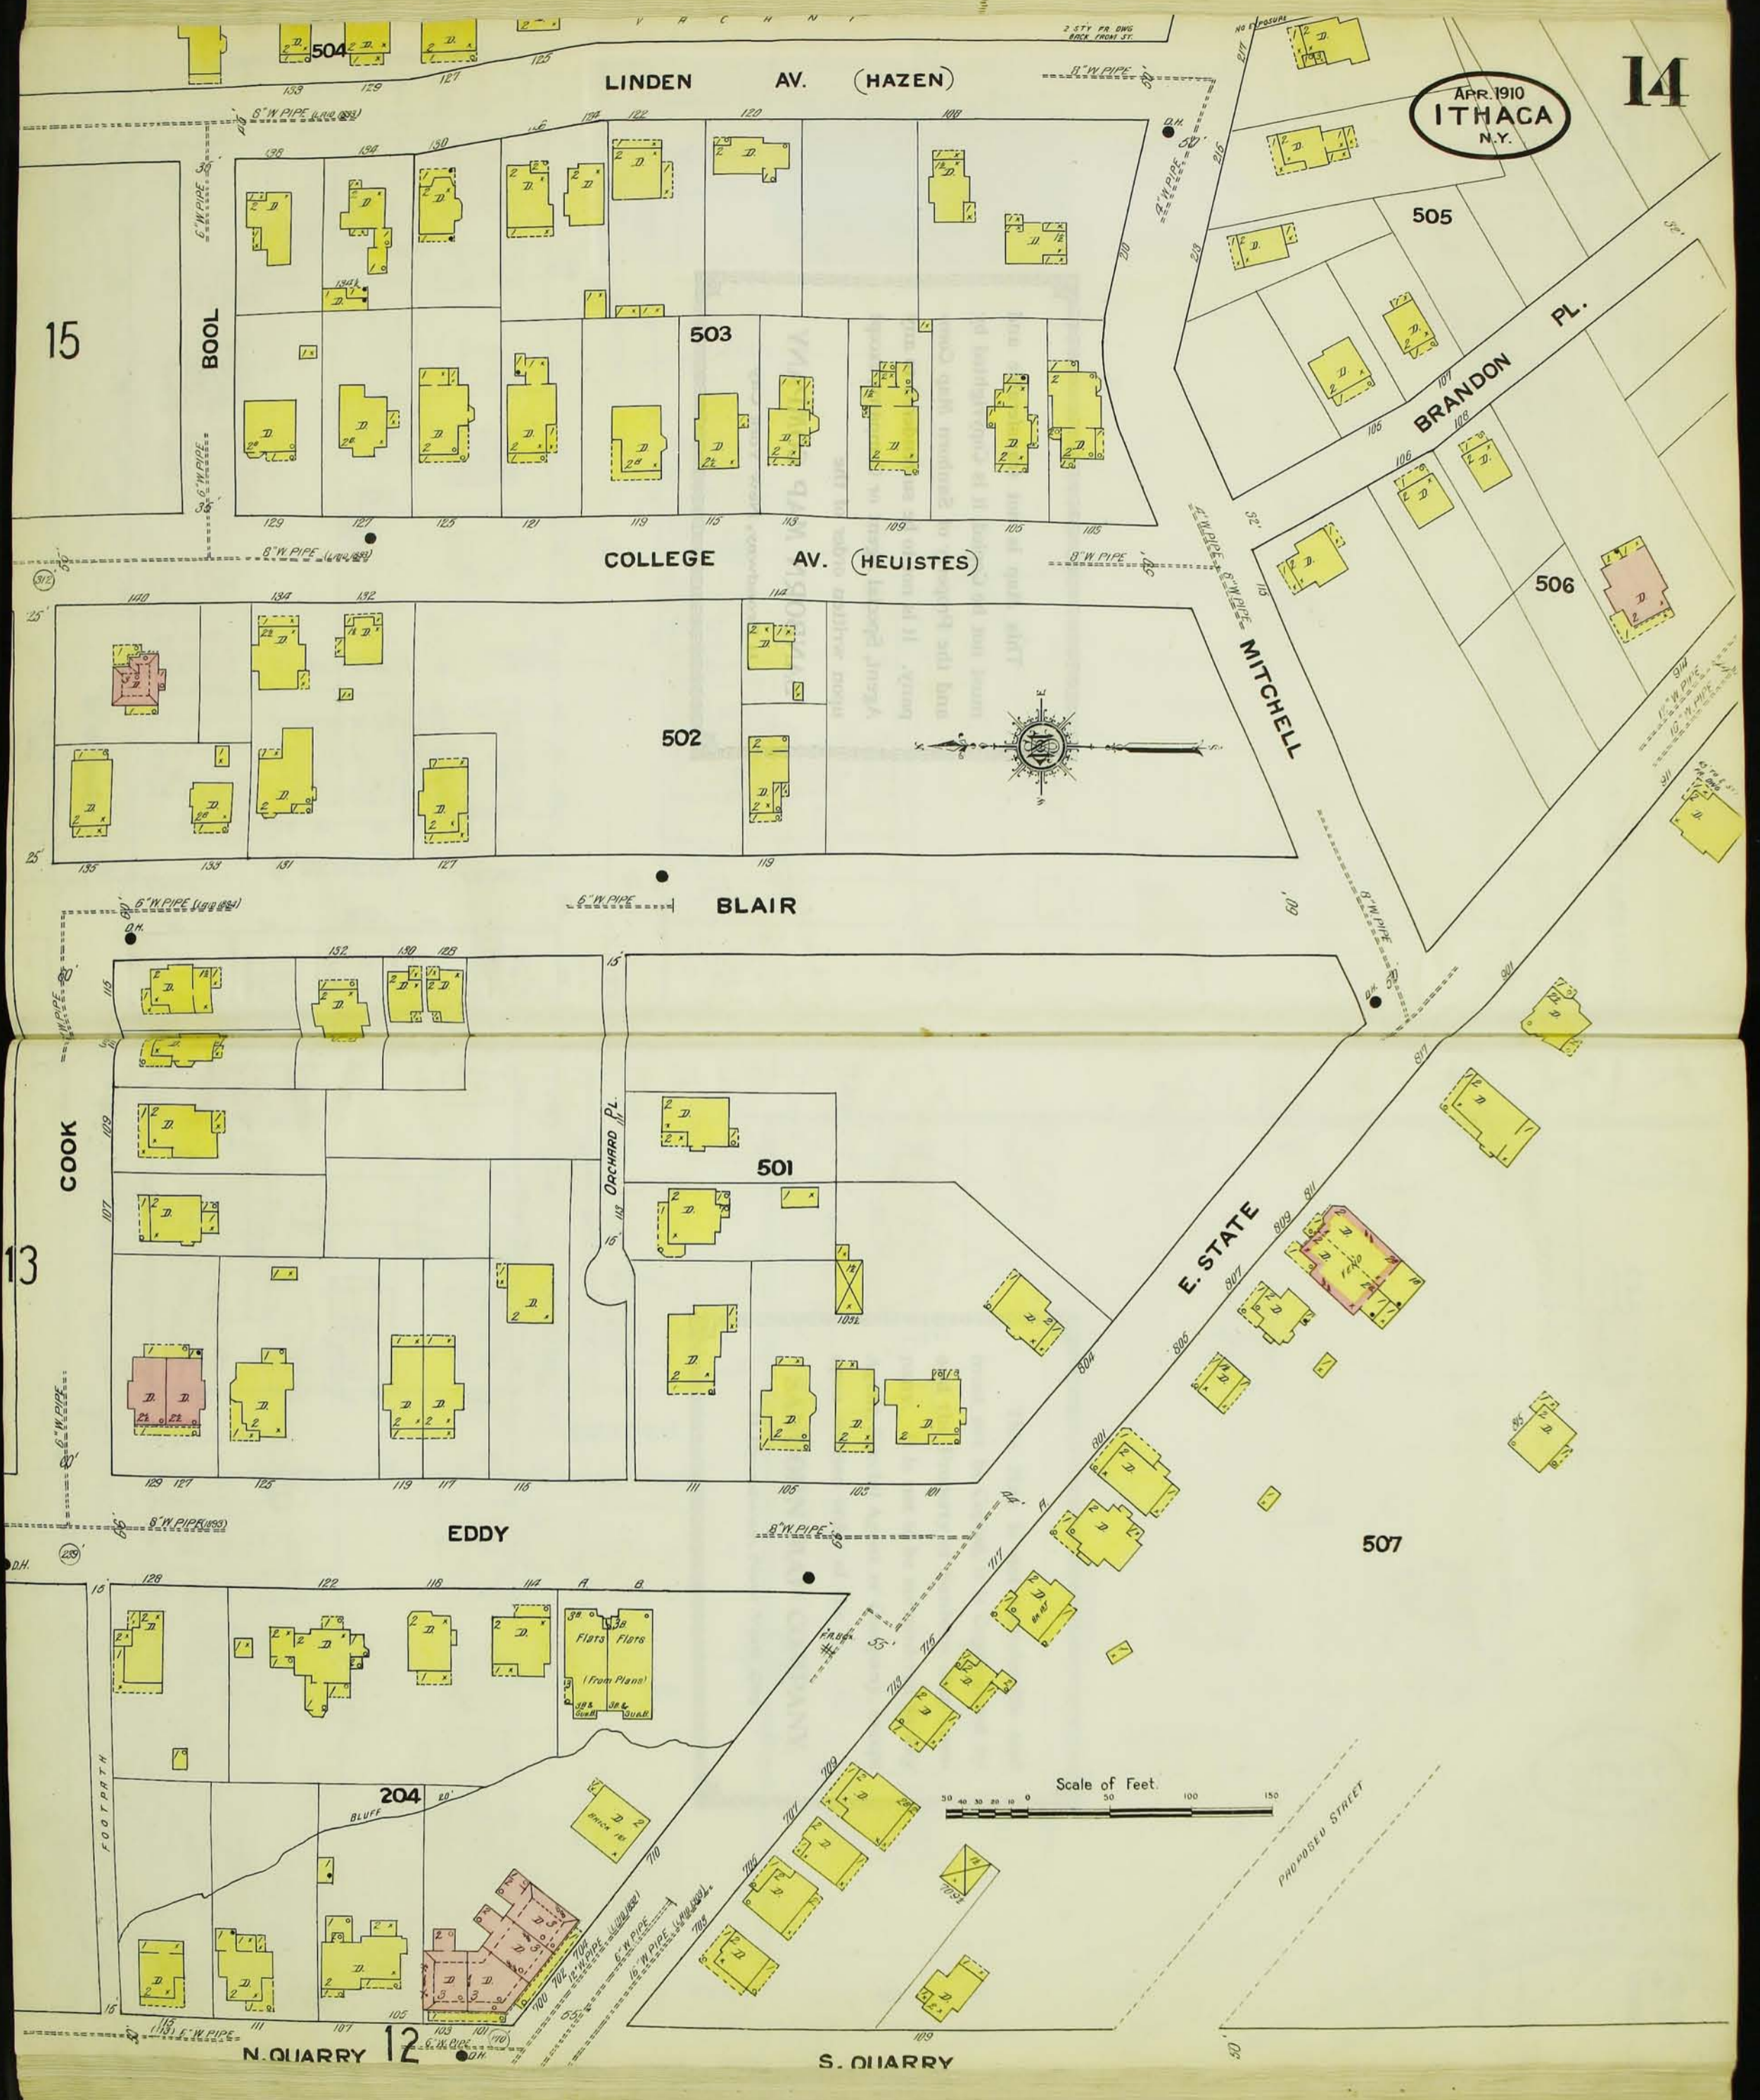

E. STATE

EDDY

507

204

Scale of Feet

PROPOSED STREET

N. QUARRY 12

S. QUARRY